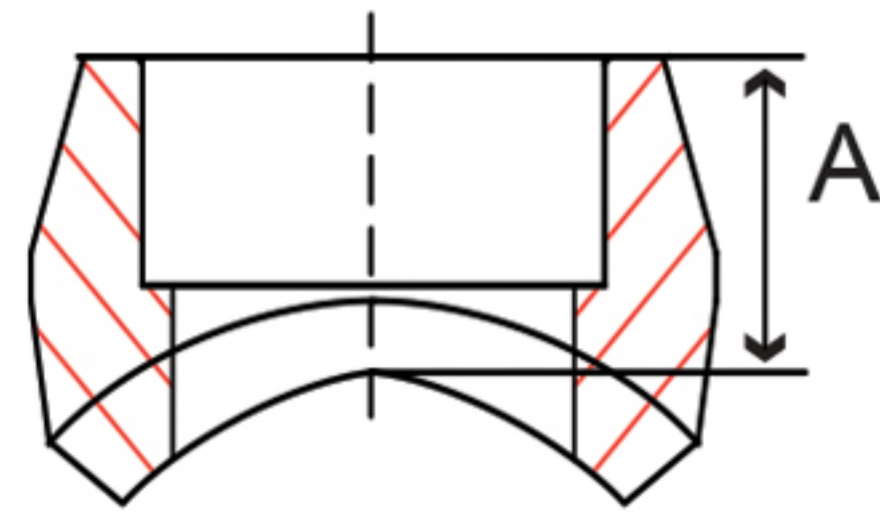

Fig. 43S03 – Socket Weld Outlet

| Size IN | Part Number | A IN | Master | Weight LB |
|----------------------|----------------|---------|--------|--------------|
| 1/2 x 3/4 thru 36 | 43SO3004006360 | 1.01 | 150 | 0.2 |
| 3/4 x 1 thru 1-1/4 | 43SO3006010012 | 1.13 | 100 | 0.2 |
| 3/4 x 1-1/2 thru 36 | 43SO3006014360 | 1.13 | 100 | 0.2 |
| 1 x 1-1/4 thru 2-1/2 | 43SO3010012024 | 1.38 | 50 | 0.5 |
| 1 x 3 thru 36 | 43SO3010030360 | 1.38 | 50 | 0.5 |
| 1-1/4 x 1-1/2 | 43SO3012010004 | 1.38 | 40 | 0.8 |
| 1-1/4 x 2 thru 3-1/2 | 43SO3012020034 | 1.38 | 40 | 0.8 |
| 1-1/4 x 4 thru 36 | 43SO3012040360 | 1.38 | 40 | 0.8 |
| 1-1/2 x 2 thru 2-1/2 | 43SO3014020024 | 1.44 | 25 | 1.0 |
| 1-1/2 x 3 thru 5 | 43SO3014030050 | 1.44 | 25 | 1.0 |
| 1-1/2 x 6 thru 36 | 43SO3014060360 | 1.44 | 25 | 1.0 |
| 2 x 2-1/2 thru 3-1/2 | 43SO3020024034 | 1.56 | 10 | 1.7 |
| 2 x 4 thru 6 | 43SO3020040060 | 1.56 | 15 | 1.7 |
| 2 x 8 thru 36 | 43SO3020080360 | 1.56 | 15 | 1.7 |
| 2-1/2 x 3 thru 3-1/2 | 43SO3024030034 | 1.62 | 10 | 2.5 |
| 2-1/2 x 4 thru 5 | 43SO3024040050 | 1.62 | 10 | 2.5 |
| 2-1/2 x 6 thru 8 | 43SO3024060080 | 1.62 | 10 | 2.5 |
| 2-1/2 x 10 thru 36 | 43SO3024100360 | 1.62 | 10 | 2.5 |
| 3 x 3-1/2 thru 4 | 43SO3030034040 | 1.81 | 6 | 4.0 |
| 3 x 5 thru 6 | 43SO3030050060 | 1.81 | 6 | 4.0 |
| 3 x 8 thru 14 | 43SO3030080140 | 1.81 | 6 | 4.0 |
| 3 x 16 thru 36 | 43SO3030160360 | 1.81 | 6 | 4.0 |
| 4 x 5 thru 6 | 43SO3040050060 | 1.94 | 1 | 6.3 |
| 4 x 8 thru 10 | 43SO3040080100 | 1.94 | 1 | 6.3 |
| 4 x 12 thru 20 | 43SO3040120200 | 1.94 | 1 | 6.3 |
| 4 x 22 thru 36 | 43SO3040220360 | 1.94 | 1 | 6.3 |